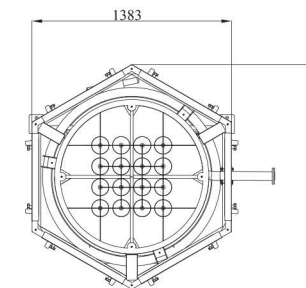

### EN

- 200 kg weighing capacity
- Made of aisi-304(krom) material completely
- 12 pcs of 10000(mm) long poliester filter
- Electronical controller
- Cylinders are FESTO
- It is used in bread factory and bakery products